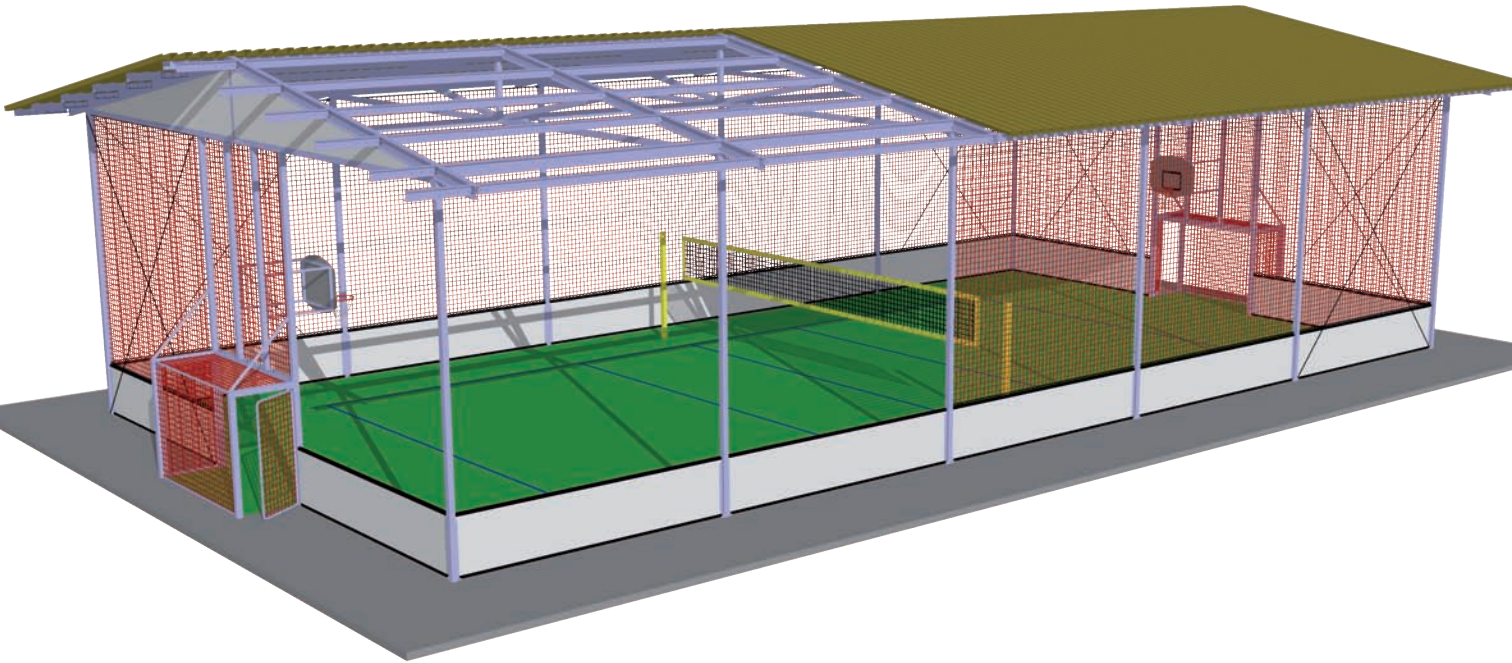

2 DIFFERENT GOAL SIZES

- goal 300 x 200 cm (official Handball goal size)
- goal 500 x 200 cm (official Junior Soccer Goal size)
- All goals have sideways an entry door
- Through the doors of the goals 3 m and 5 m width you can fit a first aid stretcher
- Steel support post in profile 100 x 100 mm
- Inner height of the arena 5.8 m + ceiling

Basketballboard with 8 mm aluminium / Extension 1200 mm.

Floodlights to use the arena in the evening.

Weather protection against sun and rain.

We live the spirit of sport.

YOUR LOCAL DEALER

MULTIFUNCTIONAL-SPORT-ARENA

RECOMMENDED CONFIGURATION:

- Standard size 25 x 13 m – with goals 3 x 2 m
- Steel grid at the short sides, super robust
- Netting at the long sides
- Sheet metal ceiling
- With Basketball structure
- With Volleyball posts
- With Flood Light